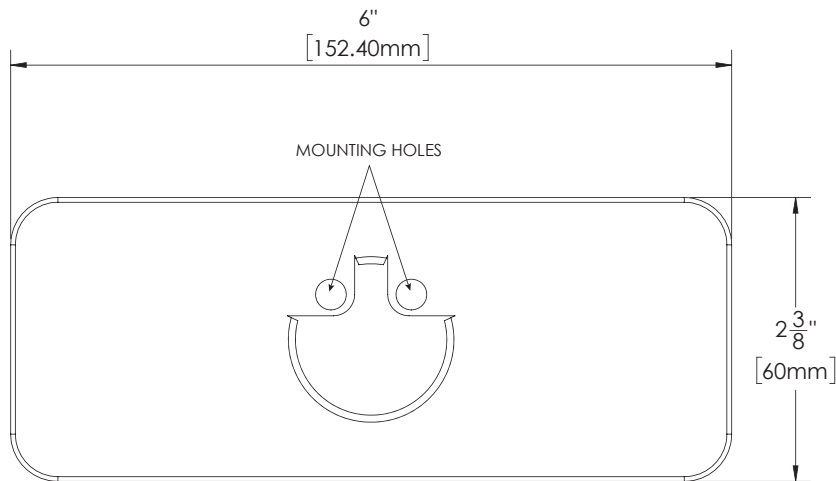

SPEAKMAN® 10-O377

Kubos™ 4 in. Deck Plate

FEATURES:

- Brass construction
- NOTE: to be used with SB-2401 and SB-2401-BN faucets only

FINISH:

PC

BN

WARRANTY:

- Limited Lifetime Warranty (consumer use)
- 1 Year Limited (commercial use)

DIMENSIONS:

NOTE: 1. All dimensions are in inches (millimeters) unless otherwise specified and are subject to change without notice.