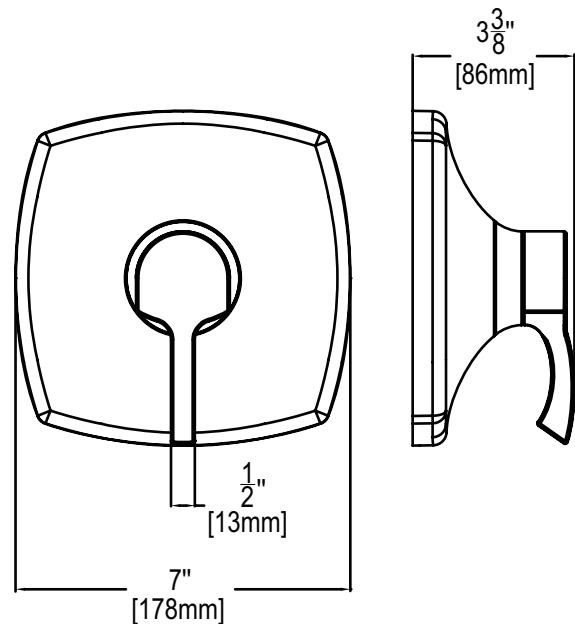

Tiber™ Pressure Balance Valve Trim

FEATURES:

- Modern square styling
- Includes mounting plate & hardware
- Metal Handle
- Durable plastic construction (trim plate)
- Works with Speakman Pressure Balance Valve Model CPV-P-IS

VALVE OPTIONS:

- CPV-P-IS: Sentinel Mark II Pressure Balance Shower Valve

STOCK FINISH:

PC BN

STANDARDS:

- ADA compliant

WARRANTY:

Visit www.speakman.com for full product warranty information

- Limited Lifetime Warranty (consumer)
- 5 Year Limited Warranty (commercial)

All dimensions are in inches (millimeters) unless otherwise specified and are subject to change without notice.

Architect/Engineer Approval Space:

P: 800-537-2107
F: 800-977-2747
W: WWW.SPEAKMAN.COM
R: 01-MAY 2022