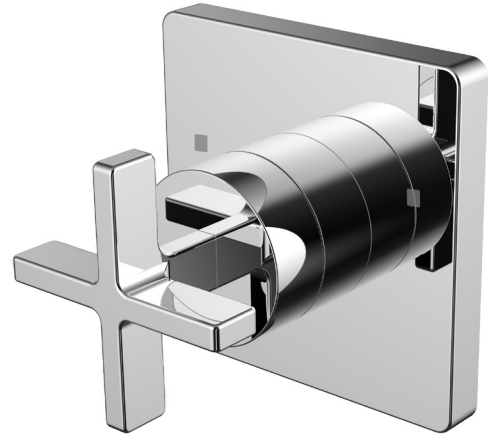

Lura® Transfer Valve Trim

FEATURES:

- Transfers between 2 functions
- 120° handle rotation
- Metal cross handle
- Metal trim plate
- Includes mounting plate and hardware

VALVE OPTIONS:

- CPV-TV: Two-way transfer valve

STOCK FINISHES:

PC MB BBZ

WARRANTY:

Visit www.speakman.com for full product warranty information

- 5 Year Limited Warranty (commercial)
- 5 Year Lifetime Warranty (residential)

All dimensions are in inches (millimeters) unless otherwise specified and are subject to change without notice.

Architect/Engineer Approval Space:

P: 800-537-2107
F: 800-977-2747
W: WWW.SPEAKMAN.COM
R: 01-DECEMBER 2019