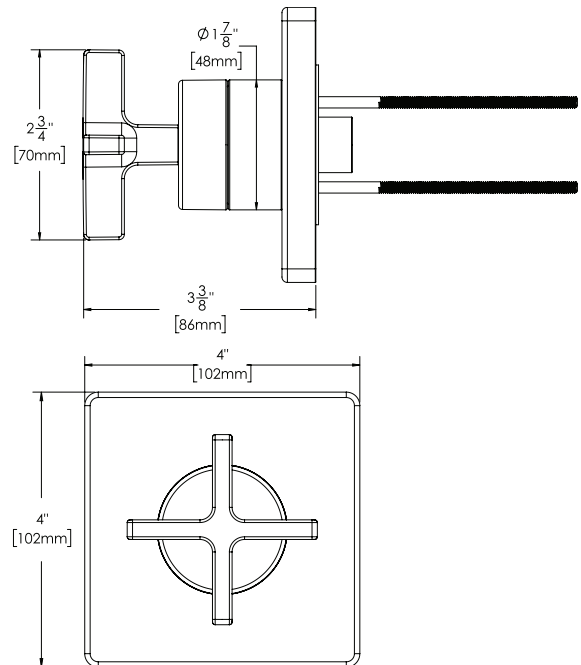

Lura® Transfer Valve Trim

FEATURES:

- Transfers between 2 functions
- 120° handle rotation
- Metal cross handle
- Metal trim plate
- Includes mounting plate and hardware

VALVE OPTIONS:

- CPV-TV: Two-way transfer valve

STOCK FINISHES:

PC MB BBZ

WARRANTY:

Visit www.speakman.com for full product warranty information

- 5 Year Limited Warranty (commercial)
- 5 Year Lifetime Warranty (residential)

All dimensions are in inches (millimeters) unless otherwise specified and are subject to change without notice.

Architect/Engineer Approval Space:

P: 800-537-2107
F: 800-977-2747
W: WWW.SPEAKMAN.COM
R: 01-DECEMBER 2019