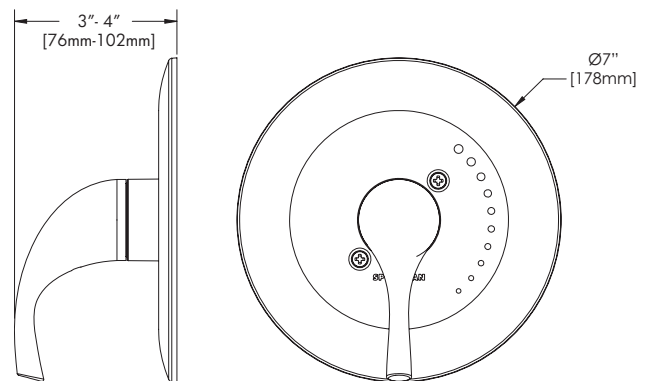

Echo™ Pressure Balance Valve Trim

FEATURES:

- Metal lever handle
- Metal trim plate
- Trim plate features red and blue hot/cold indicators
- Includes mounting plate and hardware

VALVE OPTIONS:

- CPV-12000

STOCK FINISH:

PC

SPECIALTY FINISHES:

BBZ BN MB ORB

STANDARDS:

- ASME A112.18.1/CSA B125.1 certified
- ADA compliant

WARRANTY:

Visit www.speakman.com for full product warranty information

- Limited Lifetime Warranty (consumer)
- 5 Year Limited Warranty (commercial)

All dimensions are in inches (millimeters) unless otherwise specified and are subject to change without notice.

Architect/Engineer Approval Space:

P: 800-537-2107
F: 800-977-2747
W: WWW.SPEAKMAN.COM
R: 03-AUGUST 2022