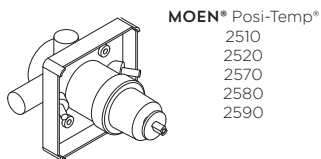

Retrofits to:

MOEN® Posi-Temp®
2510
2520
2570
2580
2590