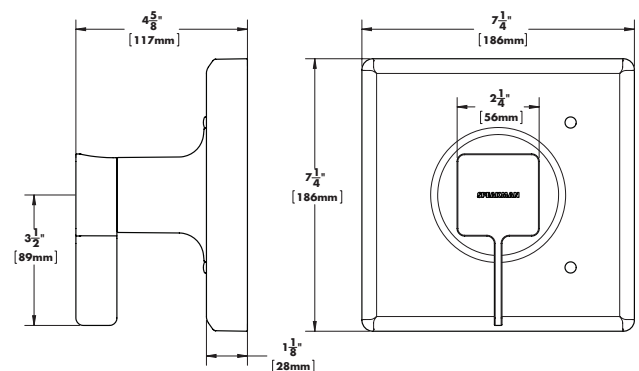

**SYMMONS® Temptrol®**  
4000-BODY  
4000-X-BODY  
46-2-X-BODY

All dimensions are in inches (millimeters) unless otherwise specified and are subject to change without notice.

Architect/Engineer Approval Space: