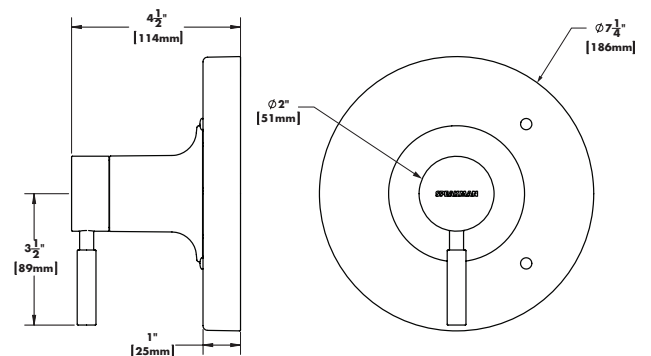

Neo™ Universal Valve Trim

FEATURES:

- Metal lever handle
- Plastic trim plate
- Configurable red and blue hot/cold indicator buttons
- Includes mounting plate and hardware

VALVE OPTIONS:

- Retrofittable to:
  - Kohler® Rite-Temp® K-304-KS valve
  - Moen® PosiTemp® 62370 valve
  - Delta® R10000-UNWS valve
  - Symmons® 46-2-X-BODY Temptrol® valve
  - Pfister JX8/OX8 Valve (Add-On Kit RPG10-0113)

ADD-ON:

- RPG10-0113: Pfister JX8/OX8 valve installation kit

STOCK FINISH:

PC BN MB

SPECIALTY FINISHES:

BBZ ORB

STANDARDS:

- ASME A112.18.1/CSA B125.1 certified
- ADA compliant

WARRANTY:

Visit www.speakman.com for full product warranty information

- Limited Lifetime Warranty (consumer)
- 5 Year Limited Warranty (commercial)

Retrofits to:

All dimensions are in inches (millimeters) unless otherwise specified and are subject to change without notice.

Architect/Engineer Approval Space:

P: 800-537-2107
F: 800-977-2747
W: WWW.SPEAKMAN.COM
R: 07-DECEMBER 2023