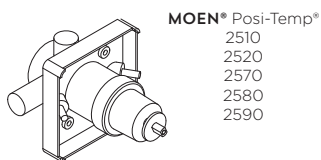

Neo™ Universal Valve Trim

FEATURES:

- Metal lever handle
- Plastic trim plate
- Configurable red and blue hot/cold indicator buttons
- Includes mounting plate and hardware

VALVE OPTIONS:

- Retrofittable to:
  - Kohler® Rite-Temp® K-304-KS valve
  - Moen® PosiTemp® 62370 valve
  - Delta® R10000-UNWS valve
  - Symmons® 46-2-X-BODY Temptrol® valve
  - Pfister JX8/OX8 Valve (Add-On Kit RPG10-0113)

ADD-ON:

- RPG10-0113: Pfister JX8/OX8 valve installation kit

STOCK FINISH:

PC BN MB

SPECIALTY FINISHES:

BBZ ORB

STANDARDS:

- ASME A112.18.1/CSA B125.1 certified
- ADA compliant

WARRANTY:

Visit www.speakman.com for full product warranty information

- Limited Lifetime Warranty (consumer)
- 5 Year Limited Warranty (commercial)

Retrofits to:

All dimensions are in inches (millimeters) unless otherwise specified and are subject to change without notice.

Architect/Engineer Approval Space:

P: 800-537-2107
F: 800-977-2747
W: WWW.SPEAKMAN.COM
R: 07-DECEMBER 2023