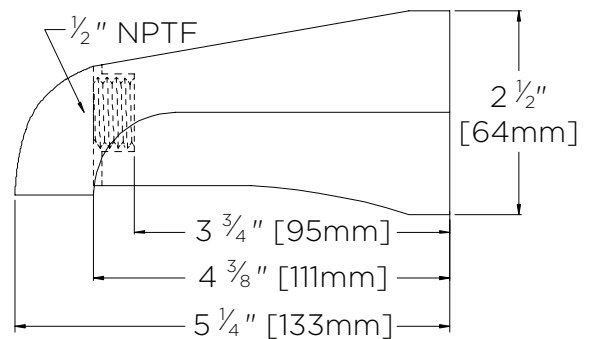

Tub Spout

FEATURES:

- Tub Spout measures 5-1/4" in length
- Metal construction
- 1/2" NPTF female inlet
- Corrosion resistant finish

STOCK FINISH:

PC

WARRANTY:

Visit www.speakman.com for full product warranty information

- Limited Lifetime Warranty (consumer)
- 5 Year Limited Warranty (commercial)

All dimensions are in inches (millimeters) unless otherwise specified and are subject to change without notice.

Architect/Engineer Approval Space:

P: 800-537-2107
F: 800-977-2747
W: WWW.SPEAKMAN.COM
R: 02-NOVEMBER 2019