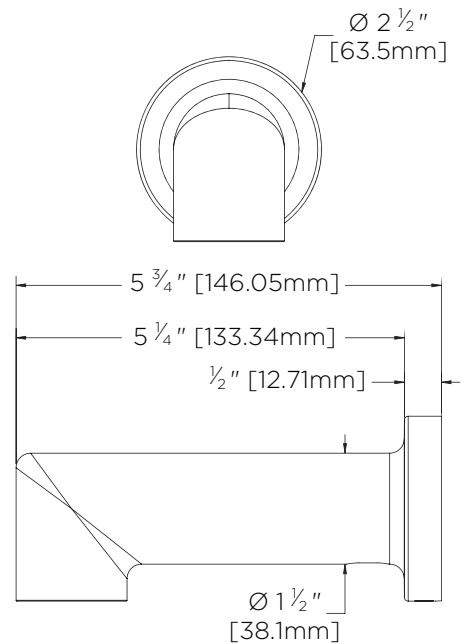

Neo™ Tub Spout

FEATURES:

- Tub Spout measures 5-3/4" in length
- Metal construction
- 1/2" copper slip fit connection
- Corrosion resistant finishes
- Coordinates with Neo Collection

STOCK FINISHES:

PC BN MB BBZ

All dimensions are in inches (millimeters) unless otherwise specified and are subject to change without notice.

Architect/Engineer Approval Space:

P: 800-537-2107
F: 800-977-2747
W: WWW.SPEAKMAN.COM
R: 04-AUGUST 2021