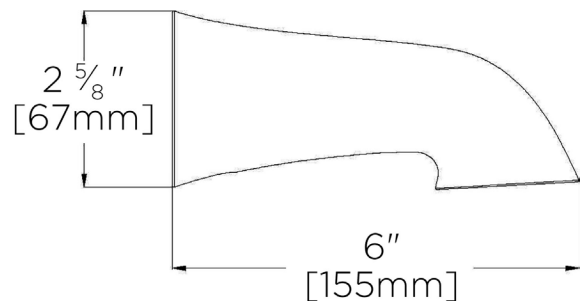

Chelsea™ Tub Spout

FEATURES:

- Tub Spout measures 6" in length
- Metal construction
- 1/2" copper slip fit connection
- Corrosion resistant finishes
- Coordinates with Chelsea Collection

STOCK FINISHES:

PC BN

All dimensions are in inches (millimeters) unless otherwise specified and are subject to change without notice.

Architect/Engineer Approval Space:

P: 800-537-2107
F: 800-977-2747
W: WWW.SPEAKMAN.COM
R: 02-NOVEMBER 2019