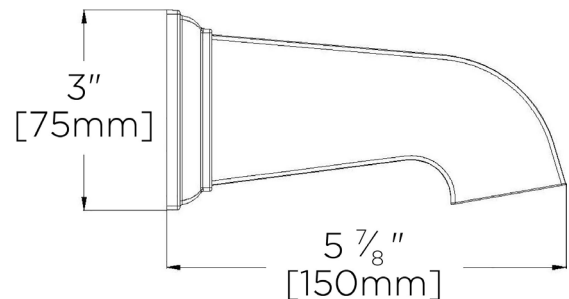

Rainier™ Tub Spout

FEATURES:

- Tub Spout measures 5-7/8" in length
- Metal construction
- 1/2" copper slip fit connection
- Corrosion resistant finish
- Coordinates with Rainier Collection

STOCK FINISH:

PC

STANDARDS:

- ASME A112.18.1/CSA B125.1 certified

WARRANTY:

Visit www.speakman.com for full product warranty information

- Limited Lifetime Warranty (consumer)
- 5 Year Limited Warranty (commercial)

All dimensions are in inches (millimeters) unless otherwise specified and are subject to change without notice.