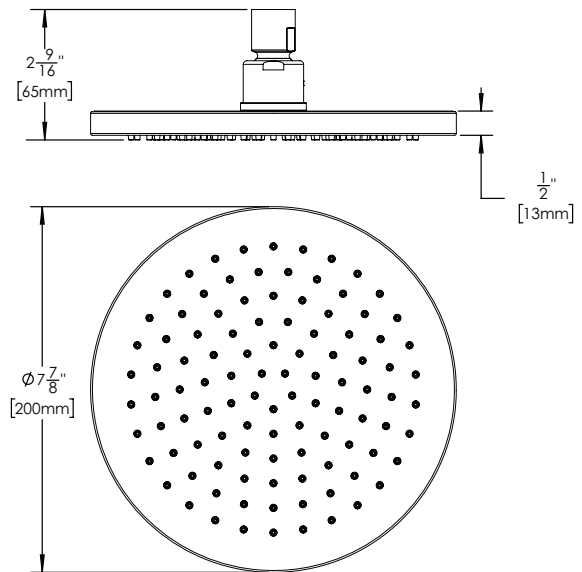

Neo™ Rain Shower Head

MODEL:

- S-2762: 2.5 GPM (9.5 L/min) flow rate
- S-2762-E2: 2.0 GPM (7.6L/min) flow rate
- S-2762-E175: 1.75 GPM (6.6 L/min) flow rate
- S-2762-E15: 1.5 GPM (5.7 L/min) flow rate

FEATURES:

- 105 Rubber Spray Outlets, 1 spray pattern
- Brass construction
- 1/2" -14 NPTF female inlet
- Corrosion resistant finishes
- Coordinates with Neo Collection

STOCK FINISHES:

SPECIALTY FINISHES:

STANDARDS:

- ASME A112.18.1/CSA B125.1 certified
- WaterSense certified

WARRANTY:

Visit www.speakman.com for full product warranty information

- Limited Lifetime Warranty (consumer)
- 1 Year Limited Warranty (commercial)

All dimensions are in inches (millimeters) unless otherwise specified and are subject to change without notice.
• Not a stock finish for S-2762-E2 or S-2762-E15

Architect/Engineer Approval Space:

P: 800-537-2107
F: 800-977-2747
W: WWW.SPEAKMAN.COM
R: 05-AUGUST 2021