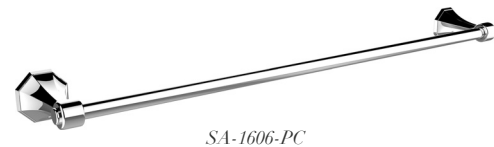

Speakman Sales
customerservice@speakman.com

OPERA[®] COLLECTION

Designed by Roger Thomas

SPEAKMAN[®]

OPERA COLLECTION

Featuring timeless, yet incredibly dramatic designs - the Opera Collection was specifically crafted to make a statement in any traditional bathroom. With crisp, clean lines, all anchored by a unique, octagonal design, Opera echoes classic, architectural elements.

FINISHES

FEATURES

SKU	DESCRIPTION	STOCK FINISH
SB-1621-E-PC	Widespread Faucet	PC
S-3019	2.5 GPM Shower Head	PC
S-3019-E2	2.0 GPM Shower Head	PC
S-3019-E175	1.75 GPM Shower Head	PC
S-2255	2.5 GPM Shower Head	PC
S-2255-E2	2.0 GPM Shower Head	PC
S-2255-E175	1.75 GPM Shower Head	PC
SM-16000-PC	Valve & Trim	PC
SA-1613-PC	Hand Towel Bar 8"	PC
SA-1612-PC	Paper Holder	PC
SA-1607-PC	Robe Hook	PC
SA-1606-PC	Towel Bar 29.5"	PC