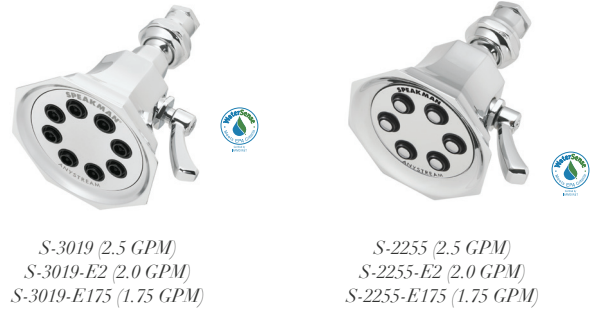

FINISHES

FEATURES

SKU	DESCRIPTION	STOCK FINISH
SB-1621-E-PC	Widespread Faucet	PC
S-3019	2.5 GPM Shower Head	PC
S-3019-E2	2.0 GPM Shower Head	PC
S-3019-E175	1.75 GPM Shower Head	PC
S-2255	2.5 GPM Shower Head	PC
S-2255-E2	2.0 GPM Shower Head	PC
S-2255-E175	1.75 GPM Shower Head	PC
SM-16000-PC	Valve & Trim	PC
SA-1613-PC	Hand Towel Bar 8"	PC
SA-1612-PC	Paper Holder	PC
SA-1607-PC	Robe Hook	PC
SA-1606-PC	Towel Bar 29.5"	PC