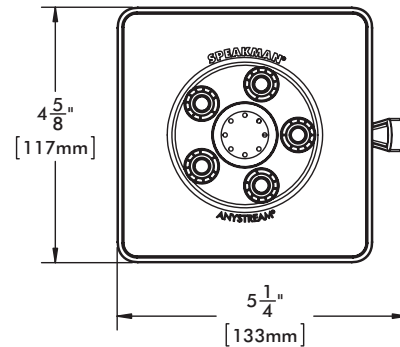

### REPAIR PARTS:

- RPG04-0447: Brass handle repair part

All dimensions are in inches (millimeters) unless otherwise specified and are subject to change without notice.

Architect/Engineer Approval Space: