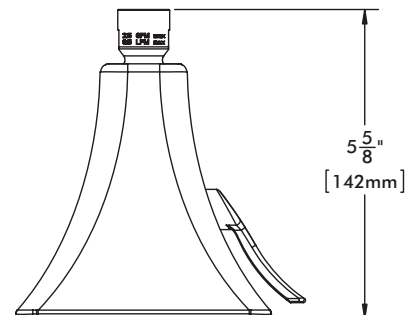

### REPAIR PARTS:

- RPG04-0447: Brass handle repair part

All dimensions are in inches (millimeters) unless otherwise specified and are subject to change without notice.

Architect/Engineer Approval Space: