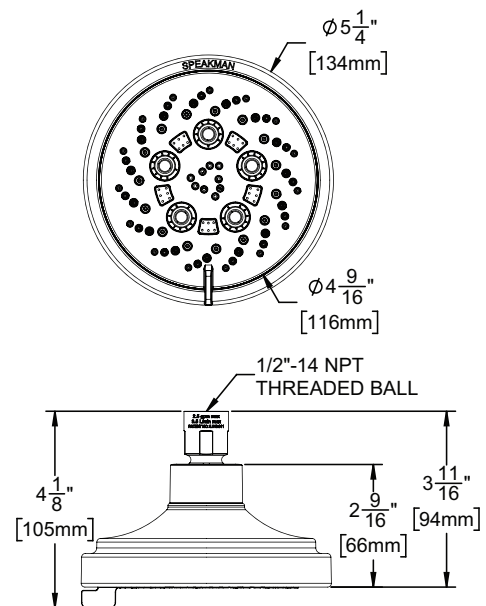

Duo Shower Head

MODELS:

- S-4600: 2.5 GPM (9.5 L/min) flow rate
- S-4600-E2: 2.0 GPM (7.6 L/min) flow rate
- S-4600-E175: 1.75 GPM (6.6 L/min) flow rate
- S-4600-E15: 1.5 GPM (5.7 L/min) flow rate

FEATURES:

- 4 spray patterns and pause mode
- 4 setting spray face includes rain, kalas, plunger and massage sprays
- Plastic body construction, with brass ball
- 1/2" -14 NPT female inlet
- Corrosion resistant finishes
- Coordinates with Duo Collection

STOCK FINISHES:

PC BN BBZ MB

STANDARDS:

- ASME A112.18.1/CSA B125.1
- CEC (CA Energy Commission): 1.75, 1.5 GPM only
- WaterSense: 2.0, 1.75 & 1.5 GPM only

WARRANTY:

Visit www.speakman.com for full product warranty information

- 1 Year Limited Warranty (commercial)
- Limited Lifetime Warranty (residential)

All dimensions are in inches (millimeters) unless otherwise specified and are subject to change without notice.

Architect/Engineer Approval Space:

P: 800-537-2107
F: 800-977-2747
W: WWW.SPEAKMAN.COM
R: 01-FEBRUARY 2025