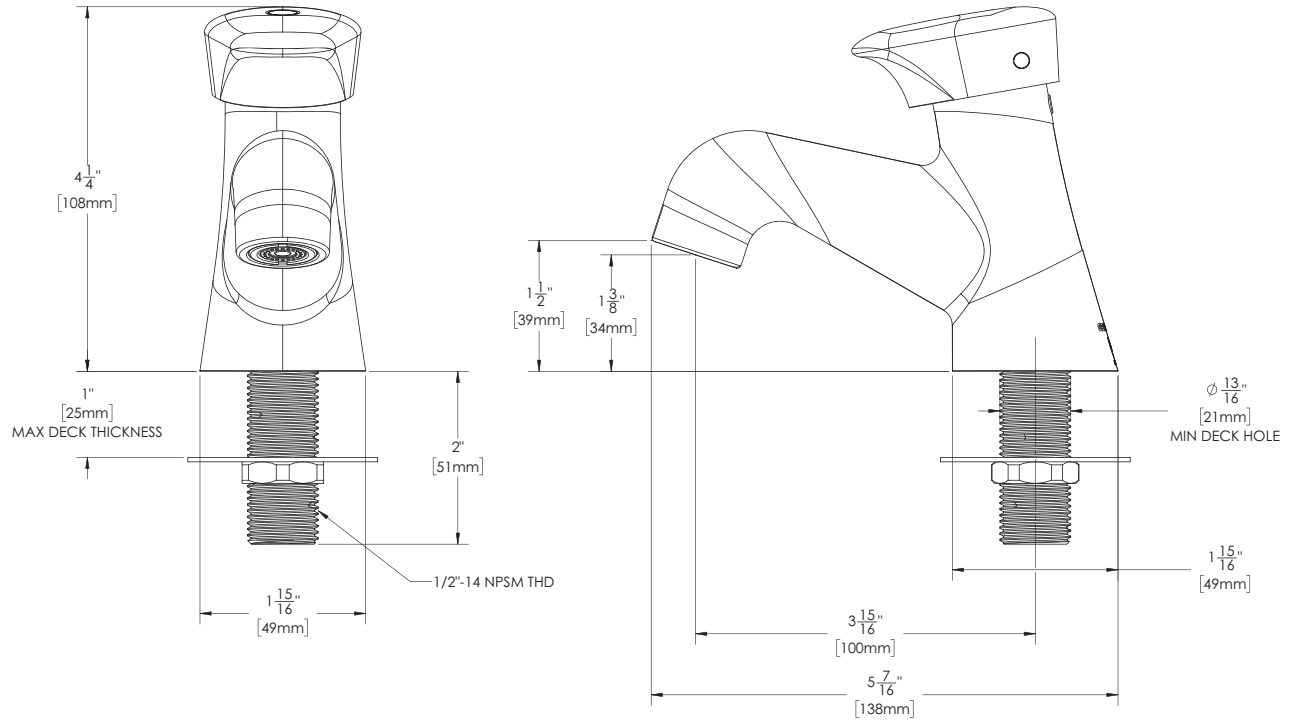

Easy Push® Single Supply Metering Faucet

FEATURES:

- Brass construction with polished chrome finish
- Vandal resistant easy push handle activation
- Metering cartridge exceeds 10,000 cycles
- 0.25 GPC (0.95 L/cycle)
- Single hole mounting
- 1/2"-14 NPSM inlet connection
- Field adjustable cycle time
- Interchangeable indicators included (blue, red, chrome)

ADD-ONS:

- A-TMV: Under Counter Mixer
- A-4DP: 4" Deck Plate
- RPG05-118653: 0.35 GPM spray outlet

STANDARDS:

- ADA compliant
- ASME A112.18.1/CSA B125.1 certified
- NSF/ANSI 372 certified
- NSF/ANSI 61 certified

Architect/Engineer Approval Space:

P: 800-537-2107
F: 800-977-2747
W: WWW.SPEAKMAN.COM
R: 03-AUGUST 2021

Easy Push® Single Supply Metering Faucet

1. All dimensions are in inches (millimeters) unless otherwise specified and are subject to change without notice.