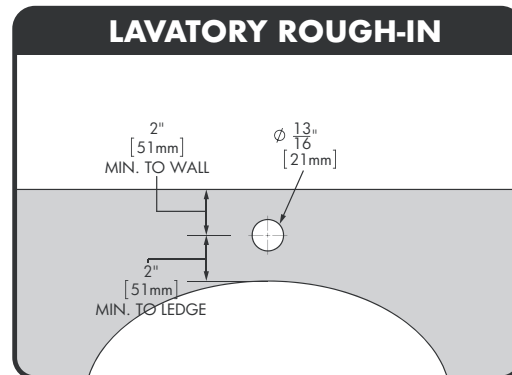

Easy Push® Single Supply Metering Faucet

FEATURES:

- Brass construction with polished chrome finish
- Vandal resistant easy push handle activation
- Metering cartridge exceeds 10,000 cycles
- 0.25 GPC (0.95 L/cycle)
- Single hole mounting
- 1/2"-14 NPSM inlet connection
- Field adjustable cycle time
- Interchangeable indicators included (blue, red, chrome)

ADD-ONS:

- A-TMV: Under Counter Mixer
- A-4DP: 4" Deck Plate
- RPG05-118653: 0.35 GPM spray outlet

STANDARDS:

- ADA compliant
- ASME A112.18.1/CSA B125.1 certified
- NSF/ANSI 372 certified
- NSF/ANSI 61 certified

Architect/Engineer Approval Space:

P: 800-537-2107
F: 800-977-2747
W: WWW.SPEAKMAN.COM
R: 03-AUGUST 2021

Easy Push® Single Supply Metering Faucet

1. All dimensions are in inches (millimeters) unless otherwise specified and are subject to change without notice.