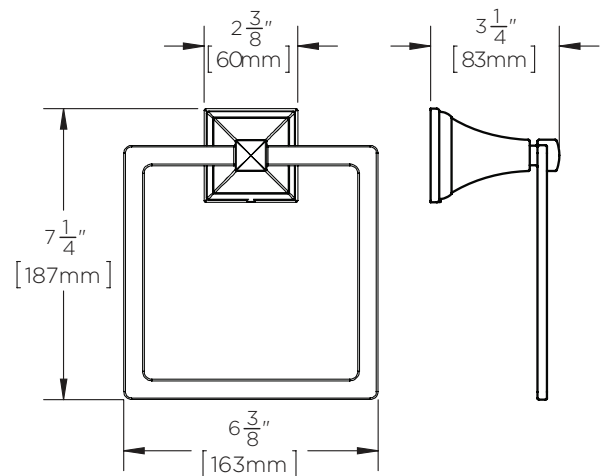

Rainier™ Towel Ring

FEATURES:

- Brass construction
- Corrosion resistant finishes
- Mounting hardware is included
- Coordinates with Rainier Collection

STOCK FINISHES:

PC

SPECIALTY FINISHES:

BN PN

WARRANTY:

Visit www.speakman.com for full product warranty information

- Limited Lifetime Warranty (consumer)
- 1 Year Limited Warranty (commercial)

All dimensions are in inches (millimeters) unless otherwise specified and are subject to change without notice.

Architect/Engineer Approval Space:

P: 800-537-2107
F: 800-977-2747
W: WWW.SPEAKMAN.COM
R: 02-NOVEMBER 2019