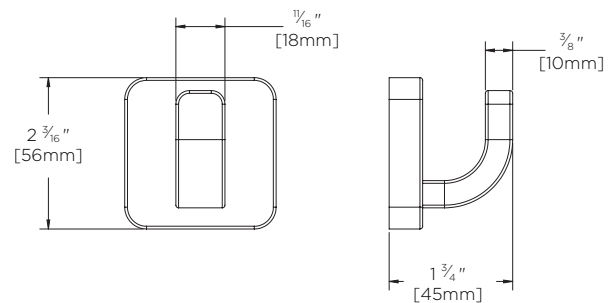

Visit www.speakman.com for full product warranty information

- Limited Lifetime Warranty (consumer)
- 1 Year Limited Warranty (commercial)

All dimensions are in inches (millimeters) unless otherwise specified and are subject to change without notice.