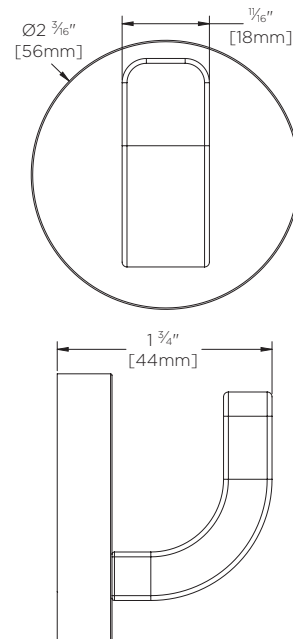

## Vector® Robe Hook

**FEATURES:**

- Metal construction
- Corrosion resistant finishes
- Mounting hardware is included
- Coordinates with Vector Collection

**STOCK FINISHES:**

PC MB

**SPECIALTY FINISHES:**

PB PN

**WARRANTY:**

Visit [www.speakman.com](http://www.speakman.com) for full product warranty information

- 1 Year Limited Warranty (commercial)
- Limited Lifetime Warranty (residential)

1. All dimensions are in inches (millimeters) unless otherwise specified and are subject to change without notice.