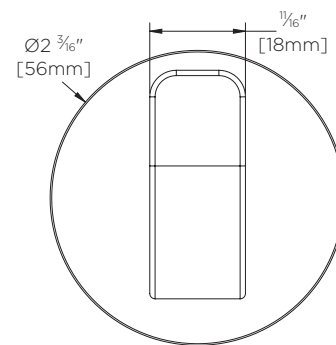

Visit www.speakman.com for full product warranty information

- 1 Year Limited Warranty (commercial)
- Limited Lifetime Warranty (residential)

1. All dimensions are in inches (millimeters) unless otherwise specified and are subject to change without notice.