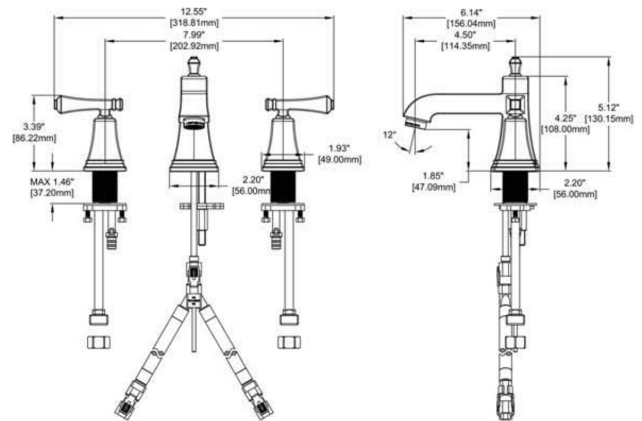

Rainier™ Widespread Faucet

FEATURES:

- 1.2 GPM (4.5 L/min) flow rate
- Brass construction
- Lever handles
- 1/4 turn ceramic cartridges
- Inlet supply lines not included, accepts 1/2" NPSM to 3/8" compression supply lines or supplied coupling nuts with 3/8" O.D. ball nose risers
- Pop-up drain with lift rod
- Corrosion resistant finishes
- Coordinates with Rainier Collection

STOCK FINISHES:

PC

SPECIALTY FINISHES:

MB PB PN BBZ BN ORB

STANDARDS:

- ASME A112.18.1/CSA B125.1 certified
- NSF/ANSI 61 certified
- NSF 372 certified
- WaterSense certified
- ADA compliant

WARRANTY:

Visit www.speakman.com for full product warranty information

- Limited Lifetime Warranty (consumer)
- 5 Year Limited Warranty (commercial)

1. All dimensions are in inches (millimeters) unless otherwise specified and are subject to change without notice.

Architect/Engineer Approval Space:

P: 800-537-2107
F: 800-977-2747
W: WWW.SPEAKMAN.COM
R: 03-AUGUST 2022