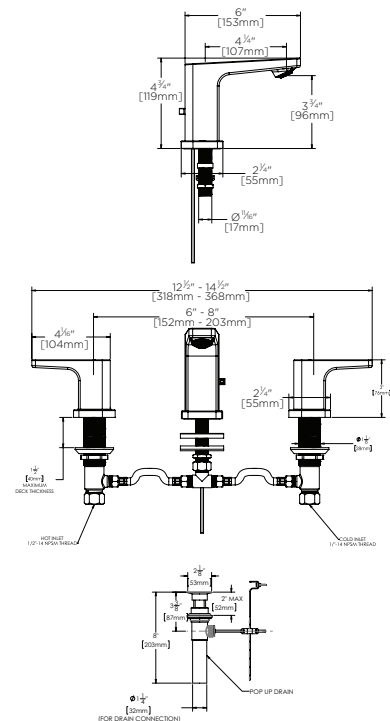

Kubos™ Widespread Faucet

FEATURES:

- 1.2 GPM (4.5 L/min) flow rate
- Brass construction
- Lever handles
- 1/4 turn ceramic cartridges
- Inlet supply lines not included, accepts 1/2" NPSM to 3/8" compression supply lines or supplied coupling nuts with 3/8" O.D. ball nose risers
- Pop-up drain with lift rod
- Corrosion resistant finishes
- Coordinates with Kubos Collection

STOCK FINISHES:

PC BN

SPECIALTY FINISHES:

BBS MB ORB PB PN

STANDARDS:

- ASME A112.18.1/CSA B125.1 certified
- NSF/ANSI 61 certified
- NSF 372 certified
- WaterSense certified
- ADA compliant

WARRANTY:

Visit www.speakman.com for full product warranty information

- Limited Lifetime Warranty (consumer)
- 5 Year Limited Warranty (commercial)

1. All dimensions are in inches (millimeters) unless otherwise specified and are subject to change without notice.

Architect/Engineer Approval Space:

P: 800-537-2107
F: 800-977-2747
W: WWW.SPEAKMAN.COM
R: 02-NOVEMBER 2019