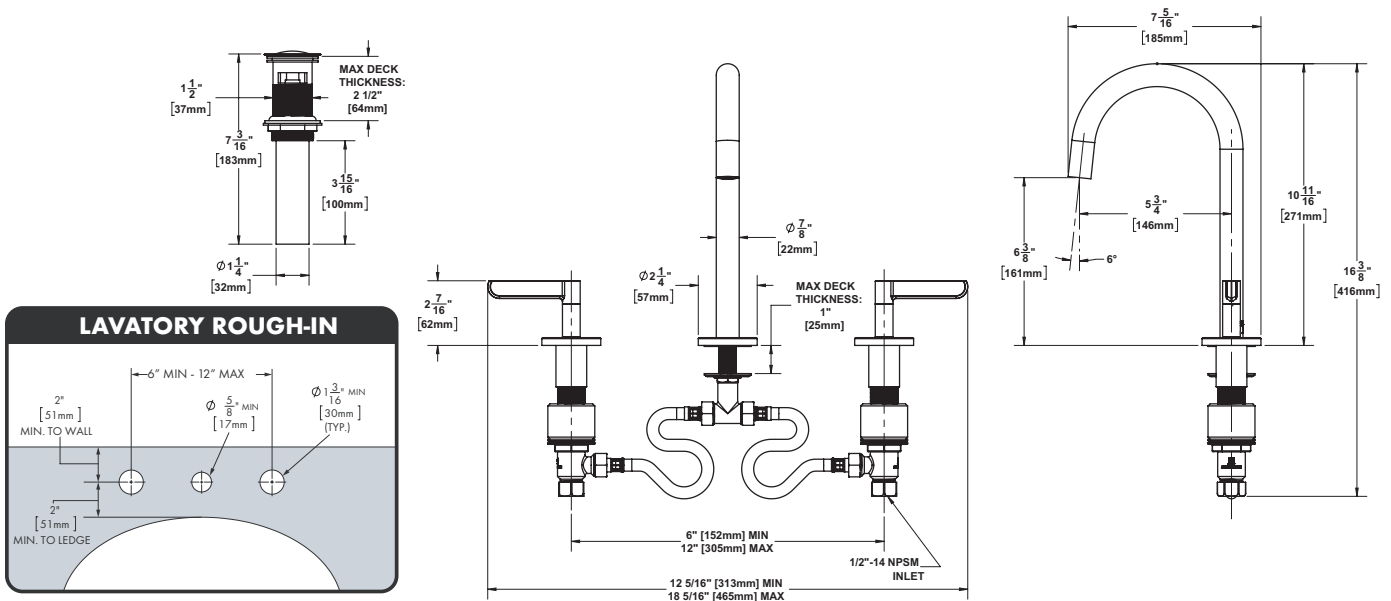

Lucid™ Widespread Faucet

FEATURES:

- 1.2 GPM (4.5 L/min) flow rate
- Brass construction
- Lever handles
- 1/4 turn ceramic cartridges
- Inlet supply lines not included, accepts 1/2" NPSM to 3/8" compression supply lines or supplied coupling nuts with 3/8" O.D. ball nose risers
- Push-pop drain included
- Corrosion resistant finishes
- Coordinates with Lucid Collection

STOCK FINISHES:

PC MB

STANDARDS:

- ASME A112.18.1/CSA B125.1 certified
- NSF/ANSI 61 certified
- NSF 372 certified
- WaterSense certified
- ADA compliant

WARRANTY:

Visit www.speakman.com for full product warranty information
5 year commercial warranty

1. All dimensions are in inches (millimeters) unless otherwise specified and are subject to change without notice.

Architect/Engineer Approval Space:

P: 800-537-2107
F: 800-977-2747
W: WWW.SPEAKMAN.COM
R: 04-JULY 2021