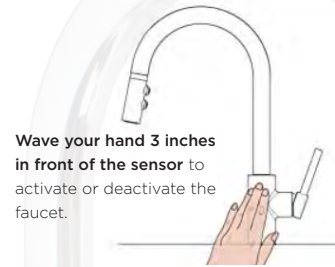

Wave your hand 3 inches in front of the sensor to activate or deactivate the faucet.