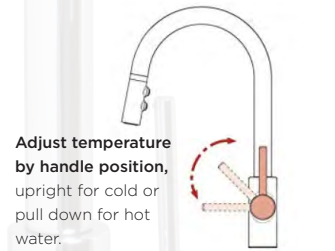

	15.3"H x 4.2"L x 2.2"W	ADA	Low Lead	CEC	NSF61	
SBS-2142	PC	Yes	Yes	Yes	Yes	No
SBS-2142-SS	SS	Yes	Yes	Yes	Yes	No
SBS-2142-MB	MB	Yes	Yes	Yes	Yes	No

SENSOR KITCHEN FAUCET OPERATION

Leave the handle pulled to the side to operate in touch-free mode. Push handle in to deactivate sensor and use in manual mode.

Wave your hand 3 inches in front of the sensor to activate or deactivate the faucet.

Adjust temperature by handle position, upright for cold or pull down for hot water.

The Sensor uses time of flight technology to determine the distance of objects in its field of view. A red light on the sensor will show for 15 seconds before operation.