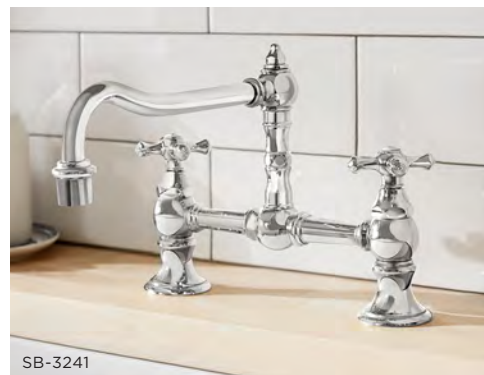

SPEAKMAN®

PERFORMANCE FLAWLESSLY ENGINEERED

Way back in 1869, brothers Allen and Joseph Speakman opened up a modest plumbing workshop in downtown Wilmington, Delaware. With a pioneering spirit and an unwavering dedication to craft, the brothers would create the world's first adjustable shower head, as well as earn over 100 patents for design and innovation.

A lot has changed since 1869, but our passion to innovate has never wavered. Over the years, our team has remained small by design to focus on what we do best. Our techniques have been inherited from past generations. From the design desk to the work bench, each and every item we create continues to be proudly engineered in Glen Mills, PA.

Speakman commercial and hospitality plumbing products are warranted to be free of defects in material and workmanship for 5 years from date of installation. ("Warranty Period"). Speakman warrants to its purchasers only ("Buyer") that goods are sold free from defects in materials and workmanship and conform to Speakman's specifications at the time of manufacturing, provided the goods are properly installed and maintained.