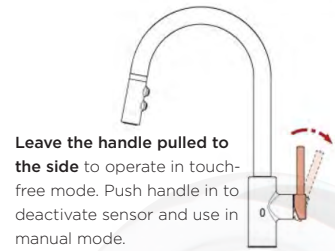

SENSOR KITCHEN FAUCET OPERATION

Leave the handle pulled to the side to operate in touch-free mode. Push handle in to deactivate sensor and use in manual mode.