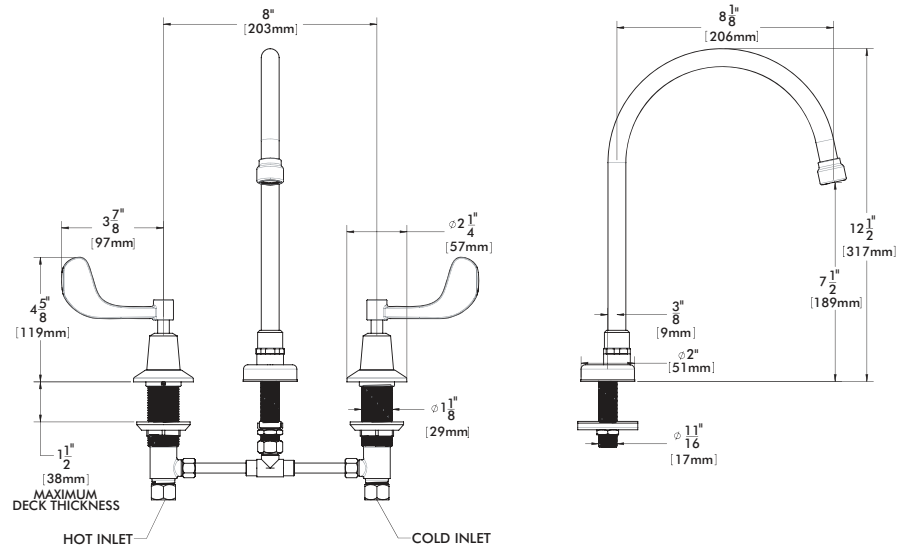

Information continues on next page

1. All dimensions are in inches (millimeters) unless otherwise specified and are subject to change without notice.

SC-3004-LD-E

SPEAKMAN®

Commander® 8" Widespread Faucet

SC-3004-LD-E

SC-3004-8-LD-E

SC-3004-FC-LD

1. All dimensions are in inches (millimeters) unless otherwise specified and are subject to change without notice.

Architect/Engineer Approval Space:

P: 800-537-2107
 F: 800-977-2747
 W: WWW.SPEAKMAN.COM
 R: 03-APRIL 2022