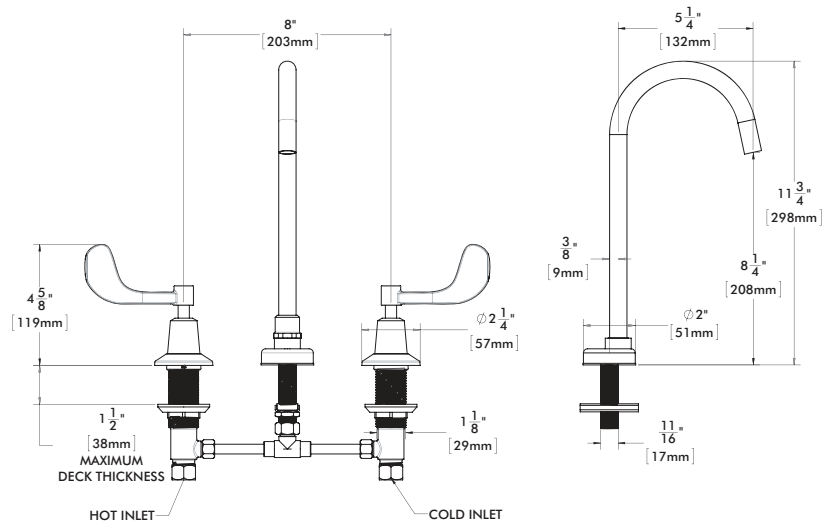

Information continues on next page

1. All dimensions are in inches (millimeters) unless otherwise specified and are subject to change without notice.

SC-3004-LD-E

SPEAKMAN®

Commander® 8" Widespread Faucet

SC-3004-LD-E

SC-3004-8-LD-E

SC-3004-FC-LD

1. All dimensions are in inches (millimeters) unless otherwise specified and are subject to change without notice.

Architect/Engineer Approval Space:

P: 800-537-2107
 F: 800-977-2747
 W: WWW.SPEAKMAN.COM
 R: 03-APRIL 2022