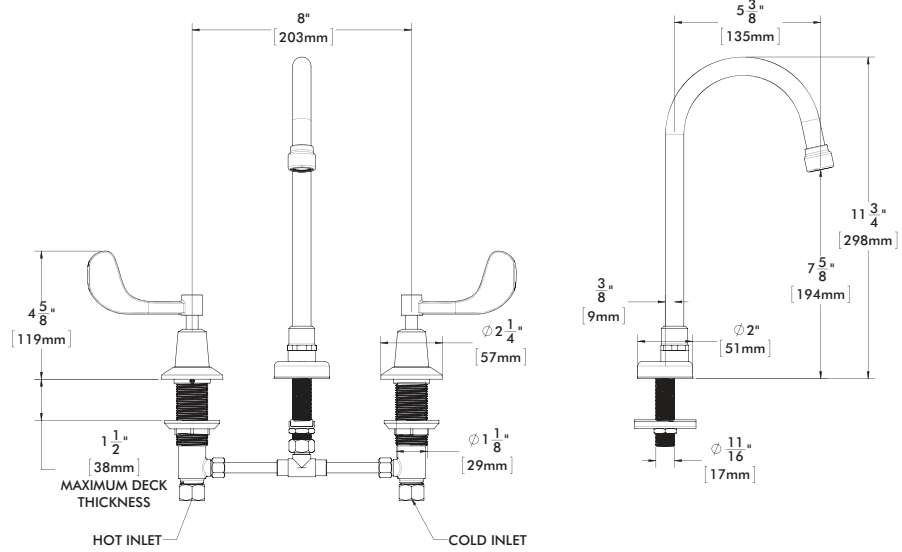

Information continues on next page

1. All dimensions are in inches (millimeters) unless otherwise specified and are subject to change without notice.

SC-3004-LD-E

SPEAKMAN®

Commander® 8" Widespread Faucet

SC-3004-LD-E

SC-3004-8-LD-E

SC-3004-FC-LD

1. All dimensions are in inches (millimeters) unless otherwise specified and are subject to change without notice.

Architect/Engineer Approval Space:

P: 800-537-2107
 F: 800-977-2747
 W: WWW.SPEAKMAN.COM
 R: 03-APRIL 2022