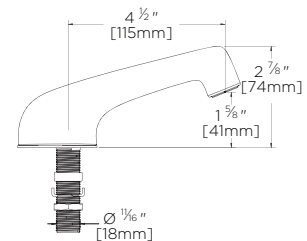

AERATOR/FLOW RATE ADD-ONS:

- A-BOLF: 0.5 GPM (1.89 L/min) Boca Spray & 1.5 GPM (5.7 L/min) Laminar Flow Outlet Kit
- A-EA12: 1.2 GPM (4.54 L/min) Aerator Flow Control
- A-ELF: 1.2 GPM (4.54 L/min) Laminar Flow Aerator

HANDLE/HOSE ADD-ONS:

- A-CROSS: Cross Handle Kit
- A-HOSES: Flex Hose Kit
- A-LEVER: Lever Handle Kit

DRAIN ADD-ONS:

- S-3440: Strainer drain with chrome plated brass strainer plate
- S-3470: Chrome plated brass push pop-up drain

1. All dimensions are in inches (millimeters) unless otherwise specified and are subject to change without notice.

Architect/Engineer Approval Space:

P: 800-537-2107
 F: 800-977-2747
 W: WWW.SPEAKMAN.COM
 R: 03-APRIL 2022