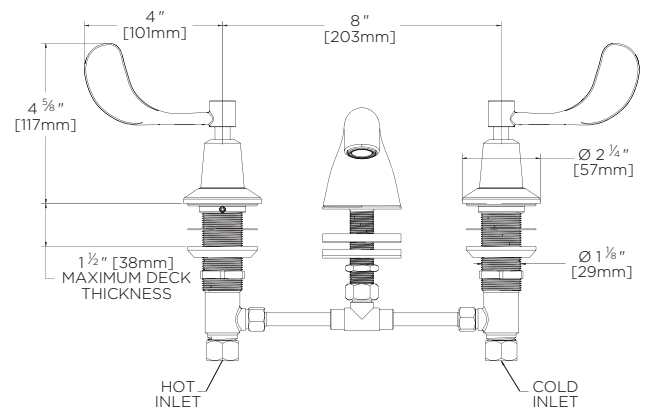

Commander® 8" Widespread Faucet

FEATURES:

- Brass construction with corrosion resistant polished chrome finish
- Lavatory spout
- Vandal-resistant 4" wrist blade handle with color-coded indexes
- 1/4 turn ceramic cartridges to ensure drip-free performance
- Vandal-resistant 0.5 GPM (1.89 L/min) flow control
- Accommodates installations up to 1-1/2" thick
- 8" fixed centers with rigid copper tee connection
- 1/2" -14 NPSM inlets (supply lines not included)
- Drain assembly not included

HANDLE/HOSE ADD-ONS:

- A-CROSS: Cross Handle Kit
- A-HOSES: Flex Hose Kit
- A-LEVER: Lever Handle Kit

DRAIN ADD-ONS:

- S-3440: Strainer drain with chrome plated brass strainer plate
- S-3470: Chrome plated brass push pop-up drain

1. All dimensions are in inches (millimeters) unless otherwise specified and are subject to change without notice.

Architect/Engineer Approval Space:

P: 800-537-2107
 F: 800-977-2747
 W: WWW.SPEAKMAN.COM
 R: 03-APRIL 2022