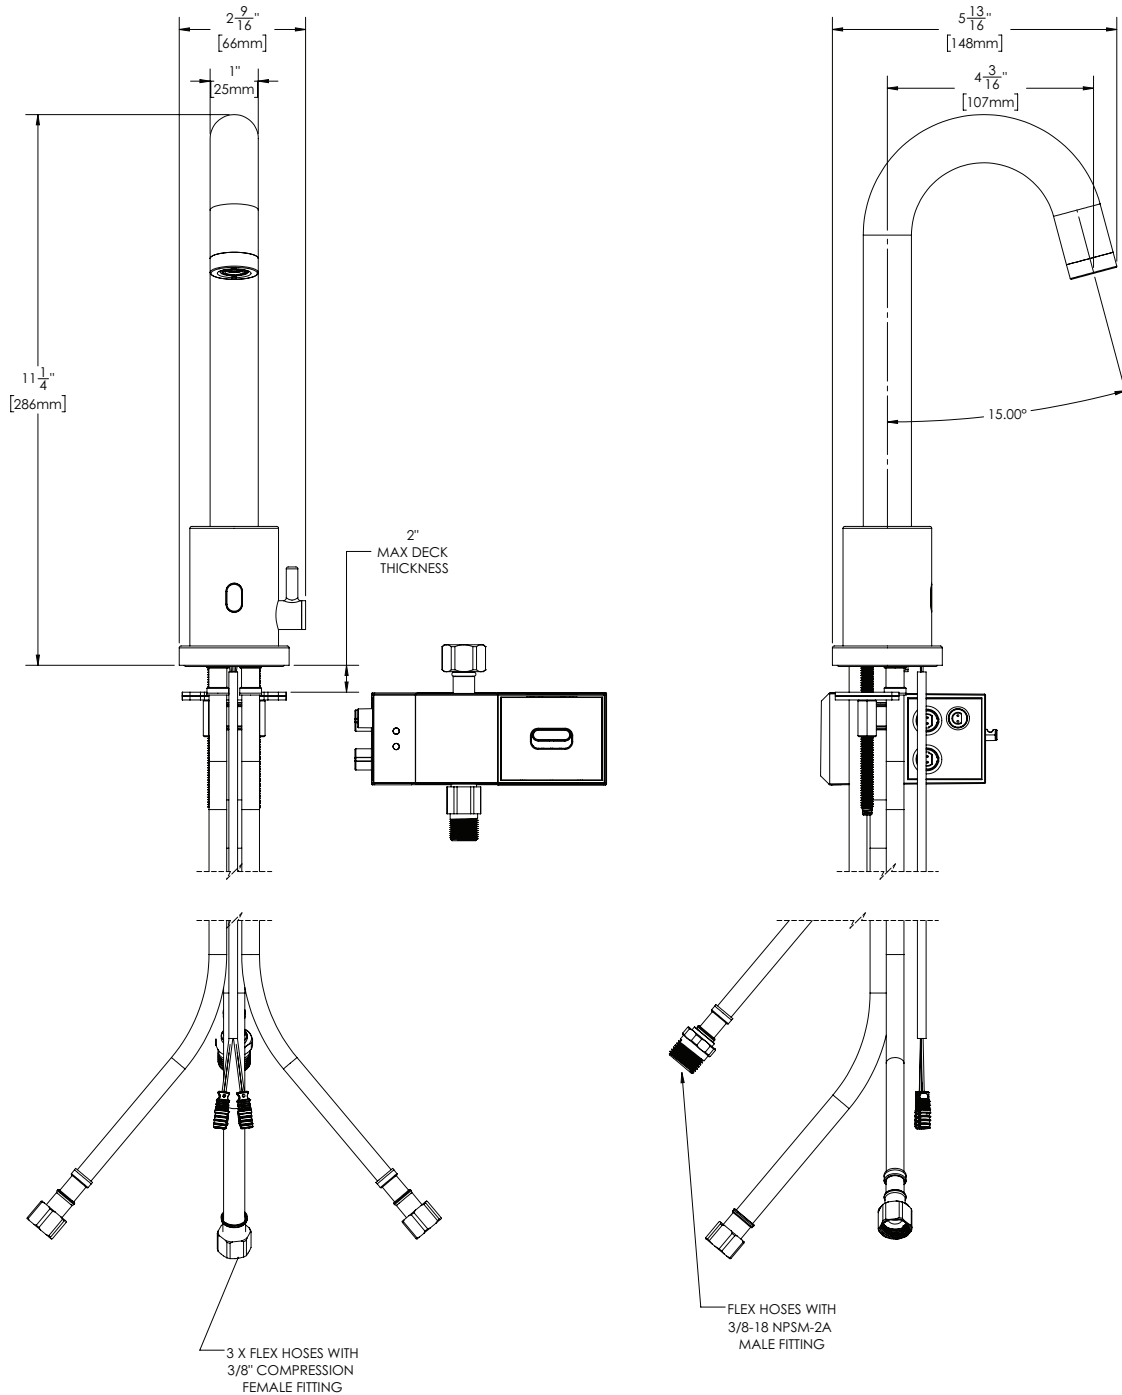

Gooseneck AC Sensor Faucet w/ Above Counter Mixer

FEATURES:

- Brass construction with polished chrome finish
- Sensor eye at base of faucet
- Plug-in AC powered (plug included)
- Gooseneck spout
- Integral above counter mixer
- 60 second flow time out feature
- 9/16"-24 UNF supply connection
- Vandal-resistant 0.5 GPM (1.89 L/min) flow control

ADD-ONS:

- A-SF-GBLFE: alternate flow aerator group (1.5 GPM, 1.5 GPM laminar and 1.2 GPM)
- A-EA12: 13/16-27 1.2 GPM Aerator
- A-ELF: 13/16-27 1.2 GPM Laminar Flow Aerator
- A-HTS - Sensorflo HTS Flex Hose Kit
- SF-4DECK: 4 in. deck plate
- SF-8DECK: 8 in. deck plate

Information continues on next page

All dimensions are in inches (millimeters) unless otherwise specified and are subject to change without notice.

Architect/Engineer Approval Space:

P: 800-537-2107
F: 800-977-2747
W: WWW.SPEAKMAN.COM
R: 04-NOVEMBER 2021

Gooseneck AC Sensor Faucet w/ Above Counter Mixer

All dimensions are in inches (millimeters) unless otherwise specified and are subject to change without notice.

Architect/Engineer Approval Space:

P: 800-537-2107
F: 800-977-2747
W: WWW.SPEAKMAN.COM
R: 04-NOVEMBER 2021