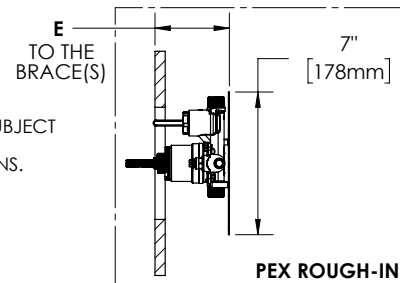

Neo® Diverter Trim, Shower and Tub Package (Valve not included)

NOTES:

1. ALL DIMENSIONS ARE IN INCHES [MILLIMETERS] UNLESS OTHERWISE SPECIFIED AND ARE SUBJECT TO CHANGE WITHOUT NOTICE.
2. FOR ADA MOUNTING LOCATIONS CONSULT ADAAG, ANSI A 117.1, OR STATE REGULATIONS.

DIMENSION	CPV-PB-DV	CPV-T2	CPV-PB-DV-PXC	CPV-PB-DV-PXE	CPV-T2-PXC	CPV-T2-PXE
A	7/16" (11mm)	9/16" (14mm)	7/16" (11mm)	7/16" (11mm)	9/16" (14mm)	9/16" (14mm)
B	4-15/16" (125mm)	5-1/16" (128mm)	4-15/16" (125mm)	4-15/16" (125mm)	5-1/16" (128mm)	5-1/16" (128mm)
C	4-13/16" (123mm)	5-7/8" (150mm)	4-13/16" (123mm)	4-13/16" (123mm)	5-7/8" (150mm)	5-7/8" (150mm)
D	2-1/2" (63mm) MIN TO 3-1/2" (89mm) MAX					
E	3-1/8" (79mm) MIN TO 4-1/8" (105mm) MAX			3-3/16" (81mm) MIN TO 4-3/16" (106mm) MAX		