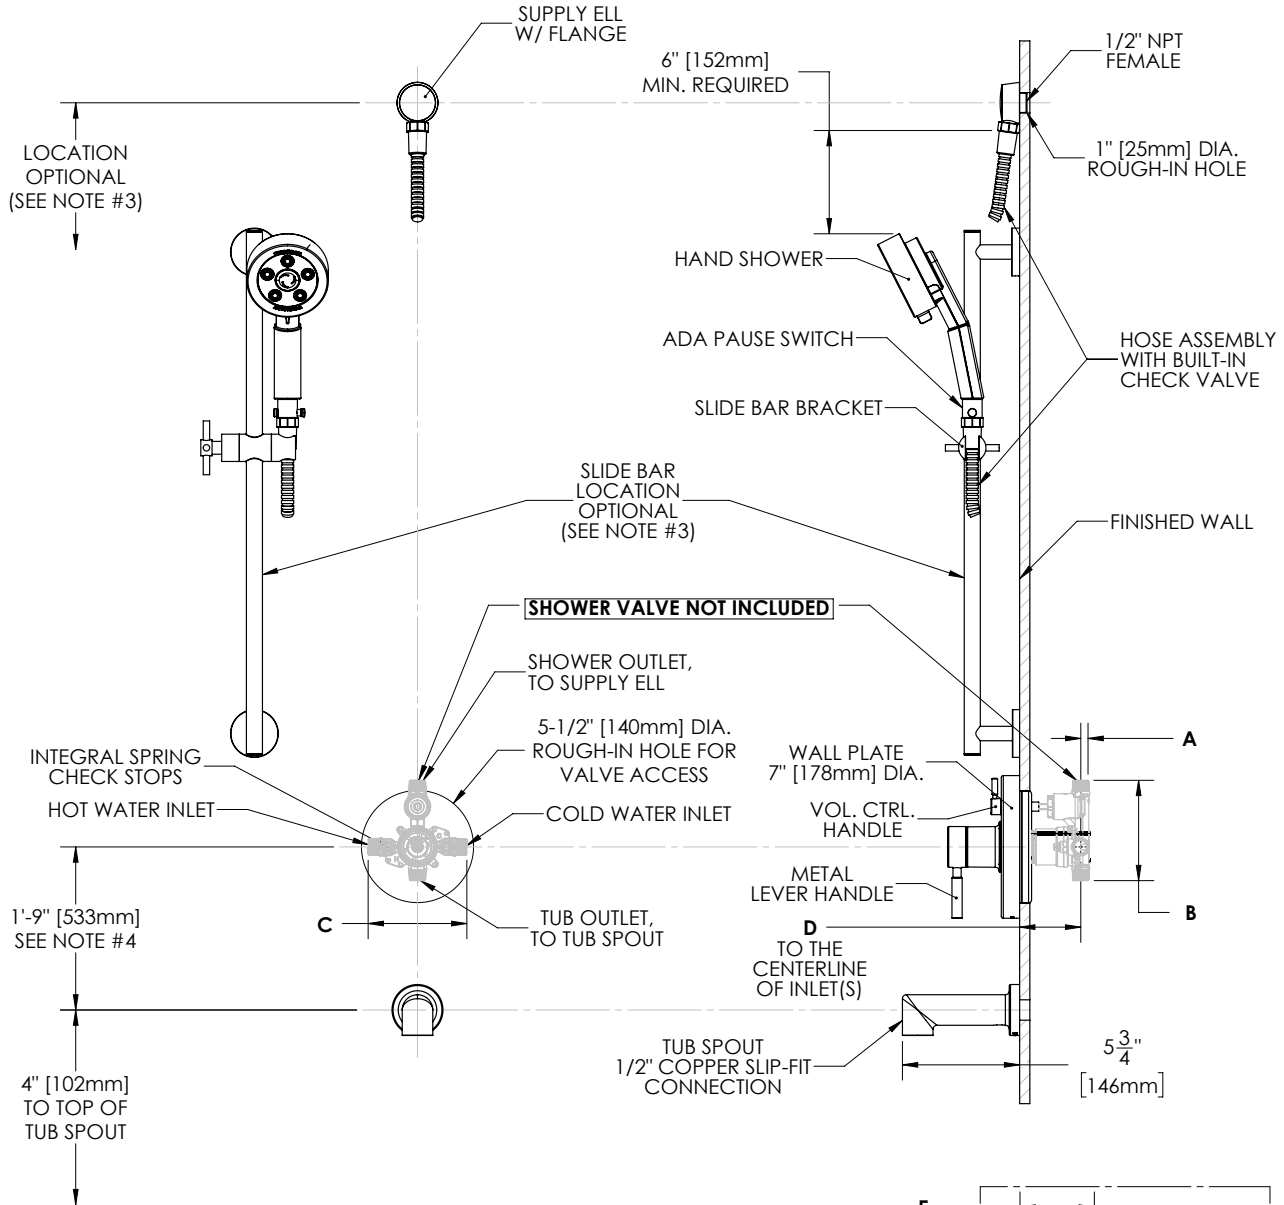

FEATURES:

- CPT-1401: Diverter Shower Valve Trim
- VS-3010 or VS-3010-E175: Hand Shower w/ 60 in. Hose
- VS-155: Supply Ell with Wall Flange
- VS-156: Pause/Trickle Adaptor
- SA-1002: Slide Bar
- S-1557: Tub Spout

VALVE OPTIONS:

- CPV-PB-DV: Pressure Balance Diverter Valve Sweat & Thread Connections
- CPV-PB-DV-PXC: Pressure Balance Diverter Valve PEX F1807 Crimp Inlet Connections
- CPV-PB-DV-PXE: Pressure Balance Diverter Valve PEX F1960 Cold-Expansion Inlet Connections
- CPV-T2-DV: Thermostatic Diverter Valve Sweat & Thread Connections
- CPV-T2-DV-PXC: Thermostatic Diverter Valve PEX F1807 Crimp Inlet Connections
- CPV-T2-DV-PXE: Thermostatic Diverter Valve PEX F1960 Cold-Expansion Inlet Connections

Neo® Diverter Trim, Shower and Tub Package (Valve not included)

NOTES:

1. ALL DIMENSIONS ARE IN INCHES [MILLIMETERS] UNLESS OTHERWISE SPECIFIED AND ARE SUBJECT TO CHANGE WITHOUT NOTICE.
2. FOR ADA MOUNTING LOCATIONS CONSULT ADAAG, ANSI A 117.1, OR STATE REGULATIONS.

DIMENSION	CPV-PB-DV	CPV-T2	CPV-PB-DV-PXC	CPV-PB-DV-PXE	CPV-T2-PXC	CPV-T2-PXE
A	7/16" (11mm)	9/16" (14mm)	7/16" (11mm)	7/16" (11mm)	9/16" (14mm)	9/16" (14mm)
B	4-15/16" (125mm)	5-1/16" (128mm)	4-15/16" (125mm)	4-15/16" (125mm)	5-1/16" (128mm)	5-1/16" (128mm)
C	4-13/16" (123mm)	5-7/8" (150mm)	4-13/16" (123mm)	4-13/16" (123mm)	5-7/8" (150mm)	5-7/8" (150mm)
D	2-1/2" (63mm) MIN TO 3-1/2" (89mm) MAX					
E	3-1/8" (79mm) MIN TO 4-1/8" (105mm) MAX			3-3/16" (81mm) MIN TO 4-3/16" (106mm) MAX		