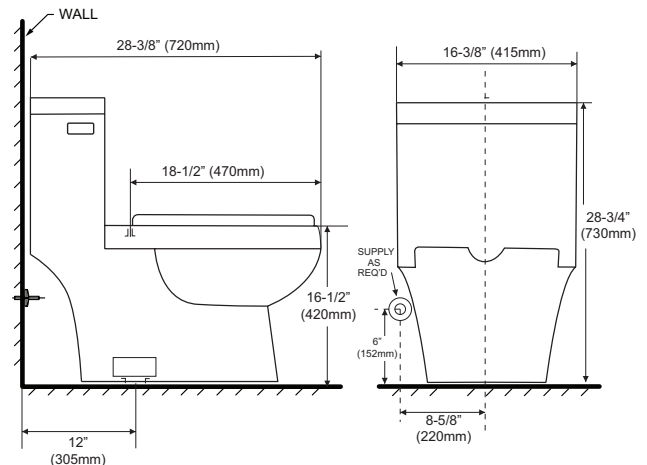

Glennwynn™ 1-piece Elongated High-Efficiency Toilet

FEATURES:

- Construction: one piece construction
- Material: high quality vitreous china
- WaterSense: high efficiency, low consumption
- Bowl: rimless
- Flush: tornado flushing action
- Glaze: ultra glazed surface
- Rough-in: 12"
- 2" Fully glazed trapway
- Height: perfect height
- Included materials: 3" adjustable flush valve, 3" adjustable flapper, slow-close toilet seat, chrome trip lever, closet bolts
- 100% Factory tested
- 1000 MaP score at 1.28gpf

AVAILABLE COLORS:

- White

NOMINAL DIMENSIONS:

- 28-3/8" x 16-3/8" x 28-3/4"
  (720mm x 415mm x 730mm)

STANDARDS:

- ASME A112.19.2/CSA B45.1 certified
- cUPC certified
- WaterSense certified
- ADA compliant

WARRANTY:

Visit www.speakman.com for full product warranty information

Product	Warranty Period Residential Installation	Warranty Period Commercial Installation
Vitreous China Material	Limited Lifetime	10 Year Limited
Mechanical Components	Limited*	Limited*
Seat	1 Year Limited	1 Year Limited

1. All dimensions are in inches (millimeters) unless otherwise specified and are subject to change without notice. 2. This toilet is designed to rough-in at a minimum dimension of 12" (305mm) from finished wall to c/1 of outlet. 3. Supply not included with fixture and must be ordered separately. 4. * Dimension shown for location of supply is suggested. 5. Dimensions of fixtures are nominal and may vary within the range of tolerances established by ansi standard a112.19.2. 6. These measurements are subject to change or cancellation. 7. No responsibility is assumed for use of superseded or voided pages.

Architect/Engineer Approval Space:

P: 800-537-2107
F: 800-977-2747
W: WWW.SPEAKMAN.COM
R: 03-NOVEMBER 2020